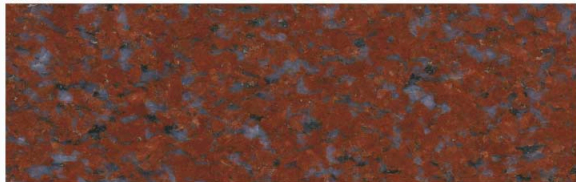

Chilli Red

Jhansi Red